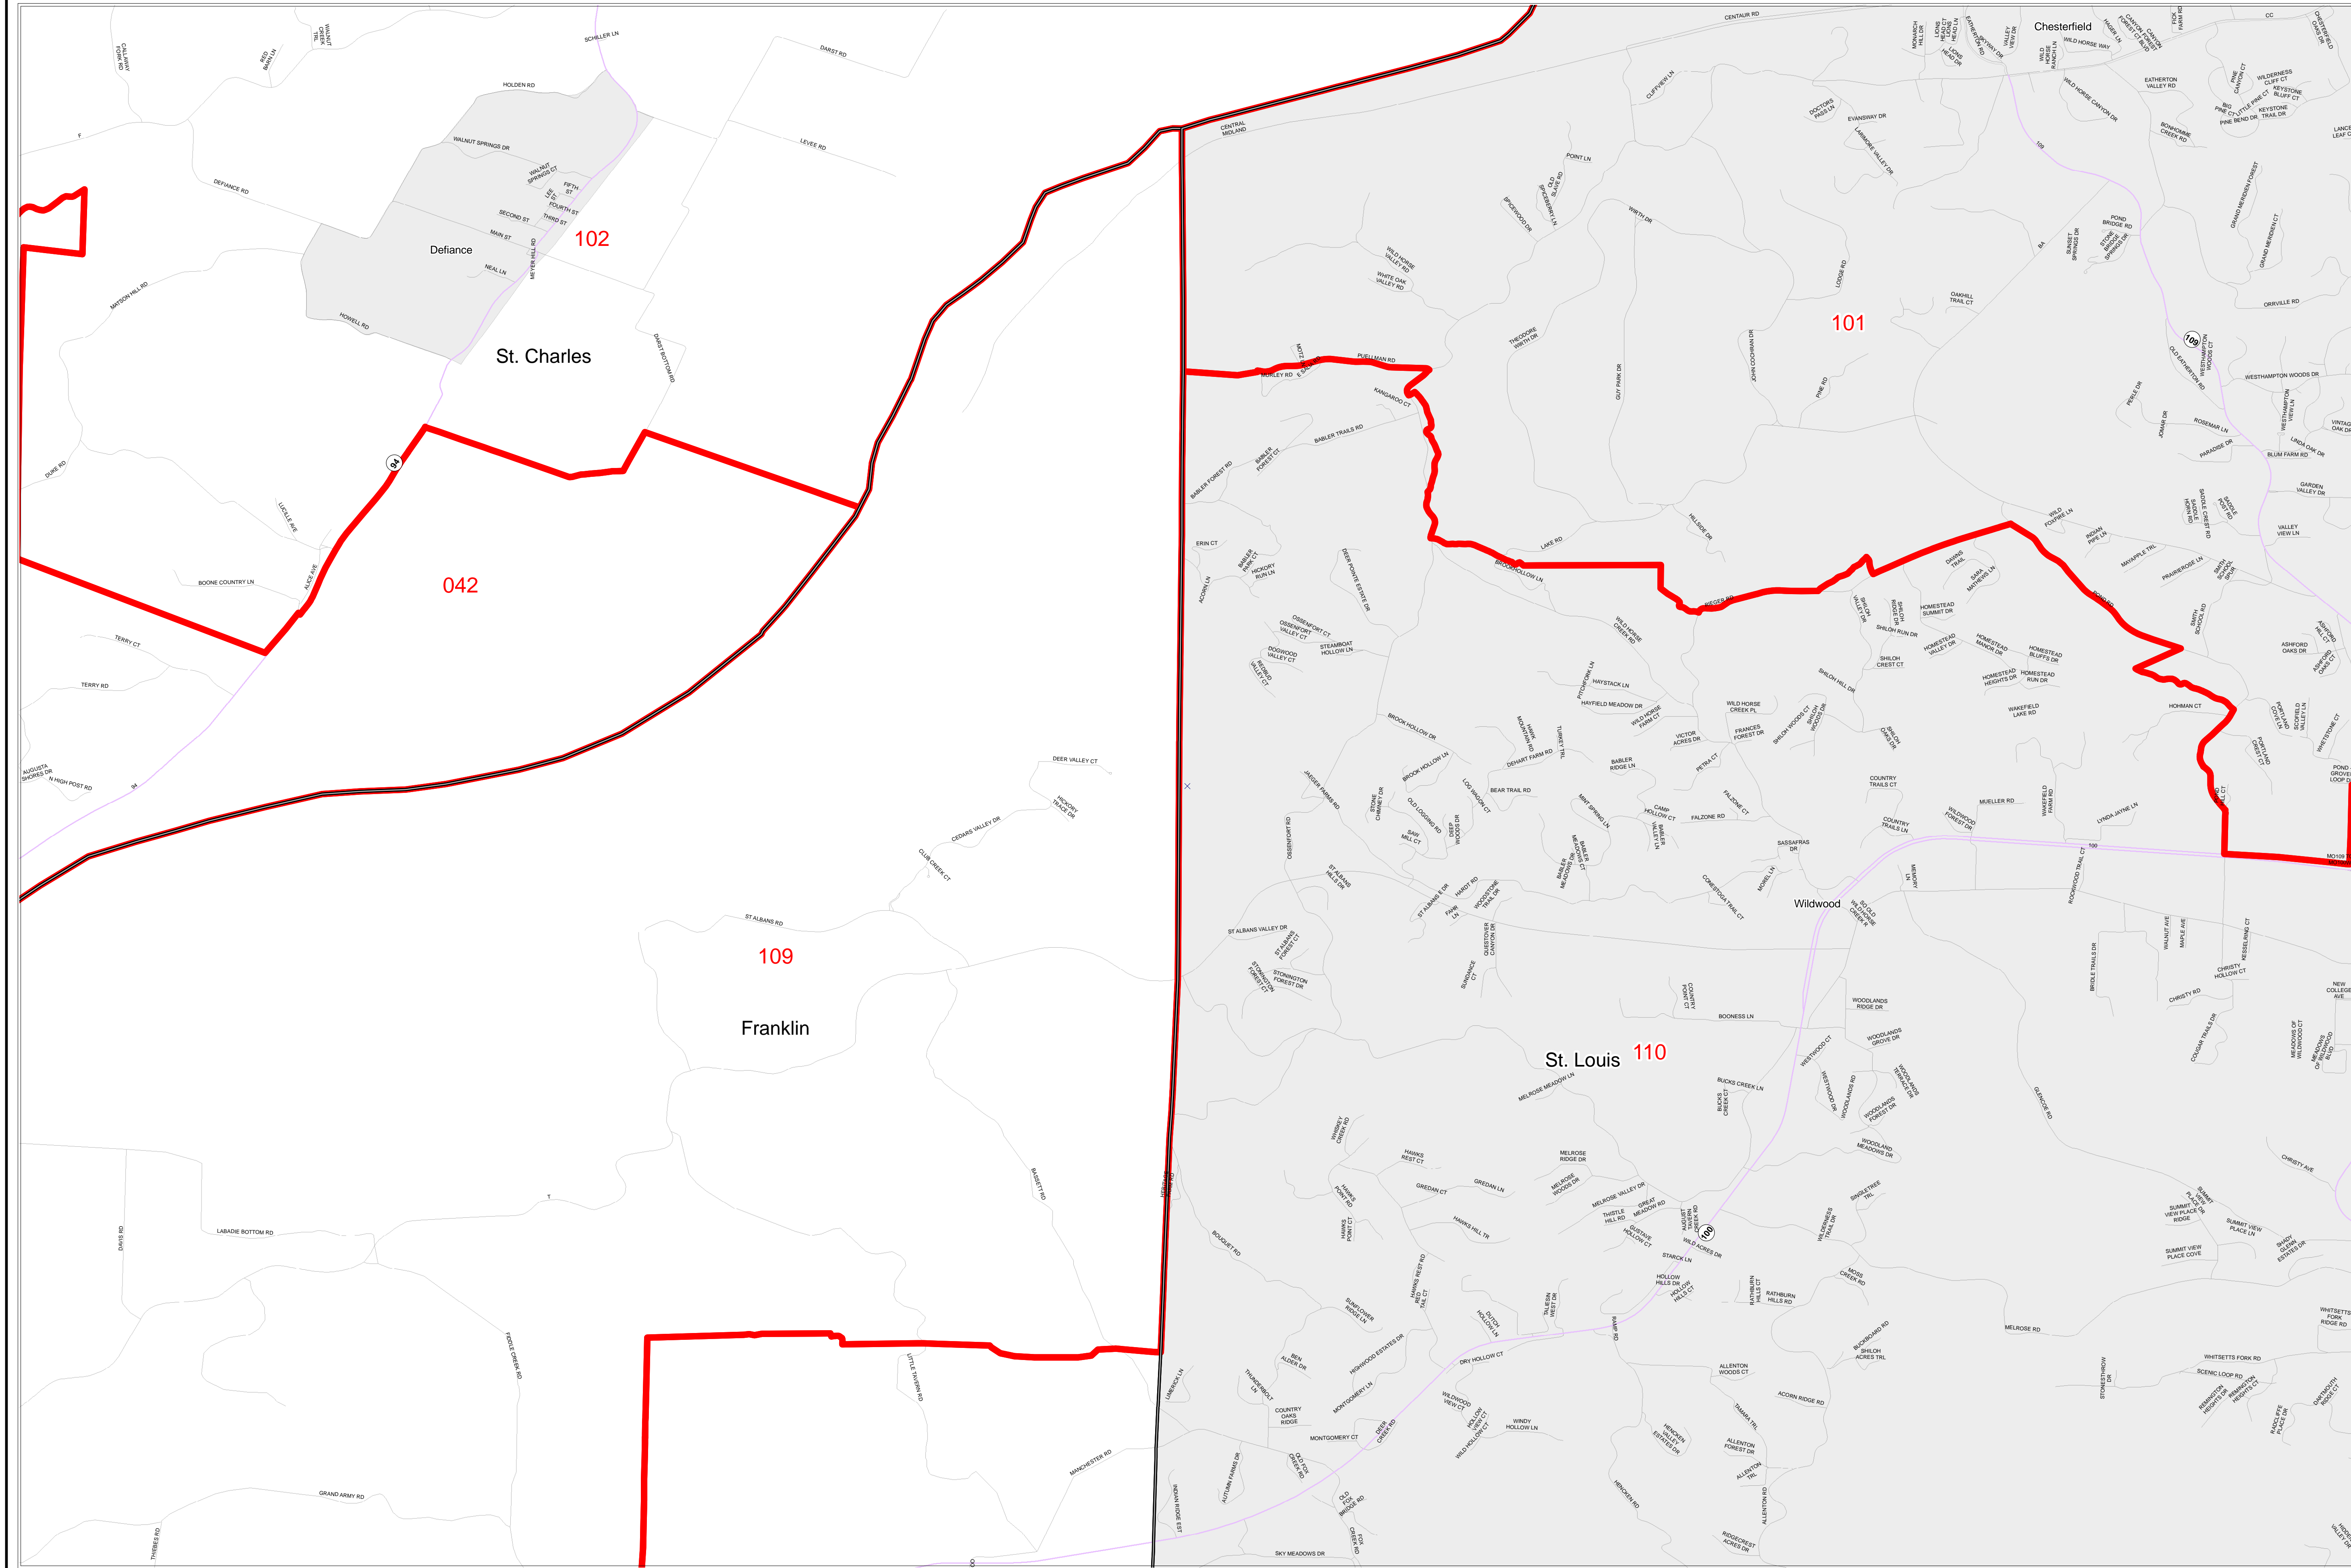

House Apportionment Plan 2011

Missouri Appellate Apportionment Commission

St. Charles County